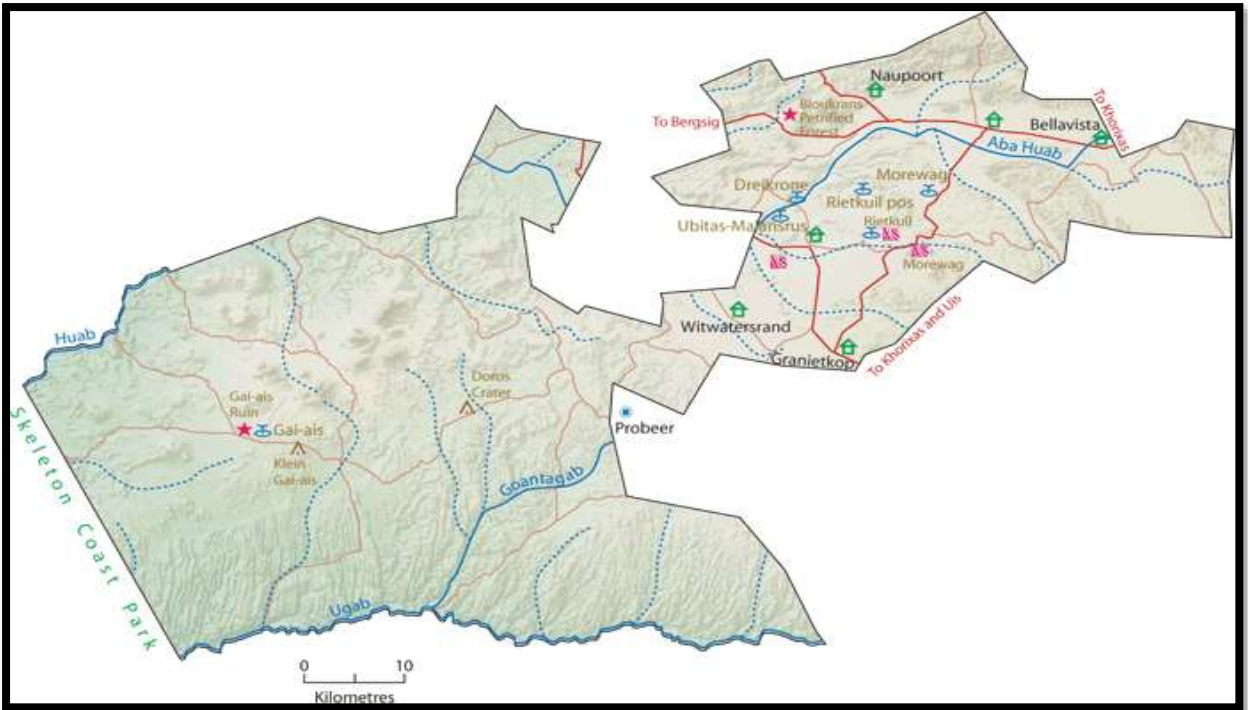

Location in Decimal degrees	South	East
Lodge	20.4486	14.3025
Airstrip	20.4511	14.2872
Staff Village	20.4489	14.3078

Figure 1: Wilderness Safaris areas of operation (Doro! Nawas is west of Khorixas, Kunene region)

Figure 2: Doro! Nawas conservancy

Figure 3: The Location of Doro! Nawas Lodge

Figure 4: Google earth image of Doro! Nawas Lodge.

E&OE

Figure 5: Layout of the camp.

Figure 6 Staff village and back of house lay out and fire plan

#### 1.4 Airstrip

Doro! Nawas Lodge Airstrip is located North West, about 1km from the main lodge. The specifications of the airstrip are, Length: 1550m; Elevation: 500 m ; Co-ordinates: S20:27:04 E14:17:14. This is the hub of our wilderness Air charter operation.

Figure 7: Aerial view of the airstrip