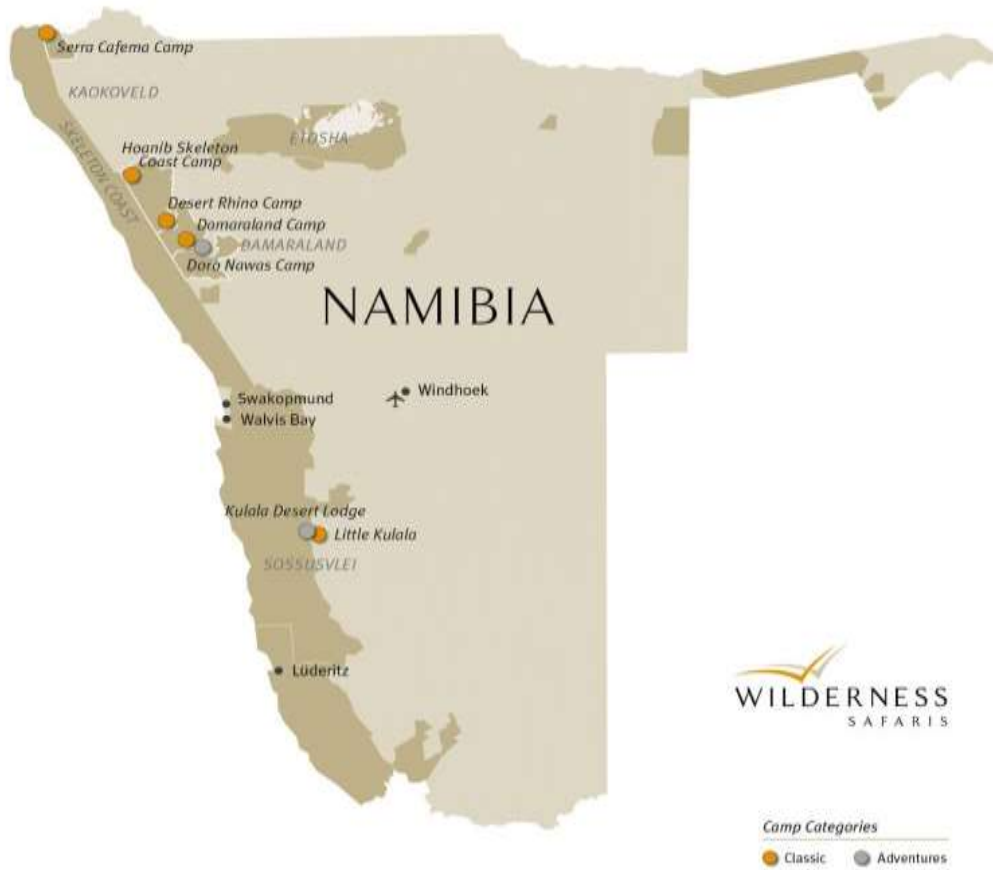

Location in Decimal degrees	South	East
Lodge	20.4486	14.3025
Airstrip	20.4511	14.2872
Staff Village	20.4489	14.3078

Figure 1: Wilderness Safaris areas of operation (Doro! Nawas is west of Khorixas, Kunene region)

Figure 2: Doro! Nawas conservancy

Figure 3: The Location of Doro! Nawas Lodge

Figure 4: Google earth image of Doro! Nawas Lodge.

E&OE

Figure 5: Layout of the camp.

Figure 6 Staff village and back of house lay out and fire plan

#### 1.4 Airstrip

Doro! Nawas Lodge Airstrip is located North West, about 1km from the main lodge. The specifications of the airstrip are, Length: 1550m; Elevation: 500 m ; Co-ordinates: S20:27:04 E14:17:14. This is the hub of our wilderness Air charter operation.