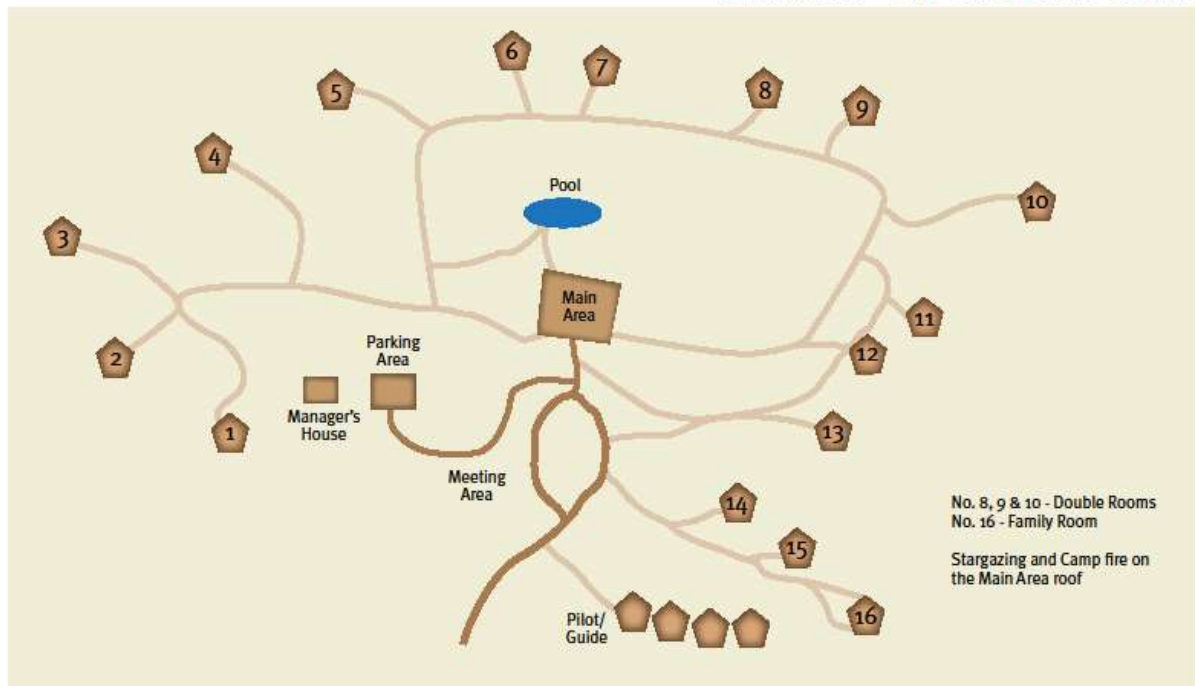

Location in Decimal degrees	South	East
Lodge	20.4486	14.3025
Airstrip	20.4511	14.2872
Staff Village	20.4489	14.3078

Figure 1: Wilderness Safaris areas of operation (Doro! Nawas is west of Khorixas, Kunene region)

Figure 2: Doro! Nawas conservancy

Figure 3: The Location of Doro! Nawas Lodge

Figure 4: Google earth image of Doro! Nawas Lodge.

E&OE

Figure 5: Layout of the camp.

Figure 6 Staff village and back of house lay out and fire plan

#### 1.4 Airstrip

Doro! Nawas Lodge Airstrip is located North West, about 1km from the main lodge. The specifications of the airstrip are, Length: 1550m; Elevation: 500 m ; Co-ordinates: S20:27:04 E14:17:14. This is the hub of our wilderness Air charter operation.

Figure 7: Aerial view of the airstrip