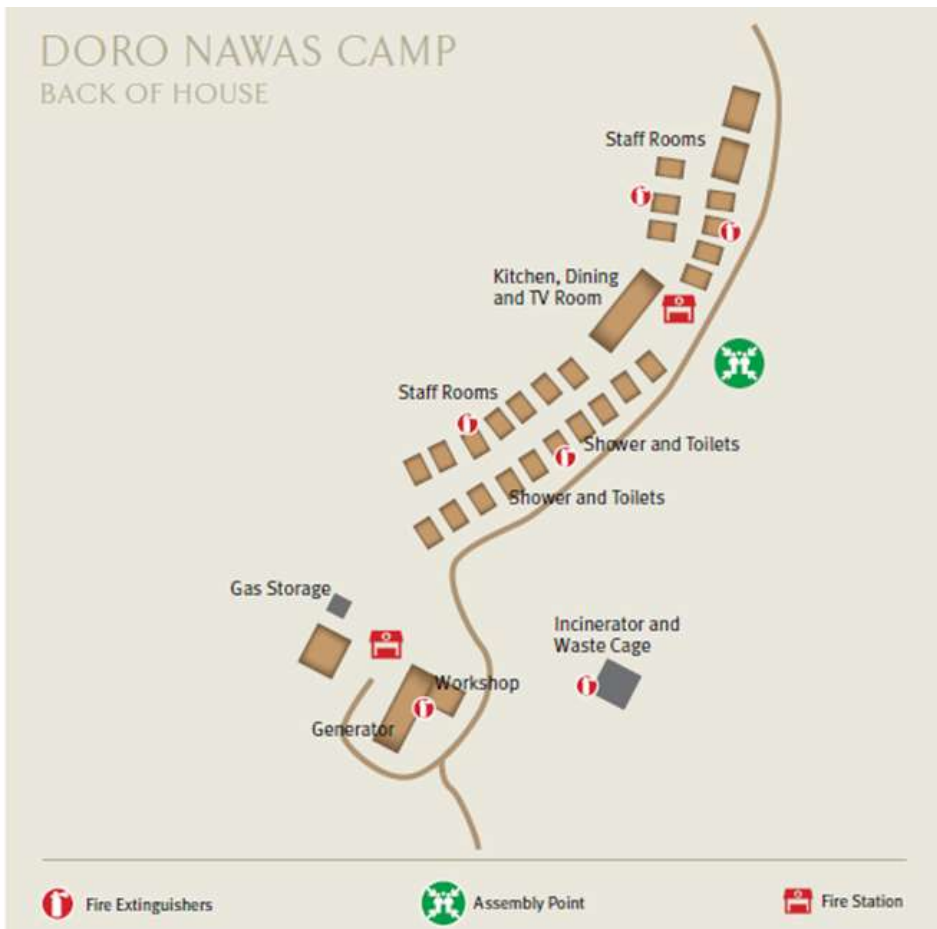

Location in Decimal degrees	South	East
Lodge	20.4486	14.3025
Airstrip	20.4511	14.2872
Staff Village	20.4489	14.3078

Figure 1: Wilderness Safaris areas of operation (Doro! Nawas is west of Khorixas, Kunene region)

Figure 2: Doro! Nawas conservancy

Figure 3: The Location of Doro! Nawas Lodge

Figure 4: Google earth image of Doro! Nawas Lodge.

E&OE

Figure 5: Layout of the camp.

Figure 6 Staff village and back of house lay out and fire plan

#### 1.4 Airstrip

Doro! Nawas Lodge Airstrip is located North West, about 1km from the main lodge. The specifications of the airstrip are, Length: 1550m; Elevation: 500 m ; Co-ordinates: S20:27:04 E14:17:14. This is the hub of our wilderness Air charter operation.

Figure 7: Aerial view of the airstrip